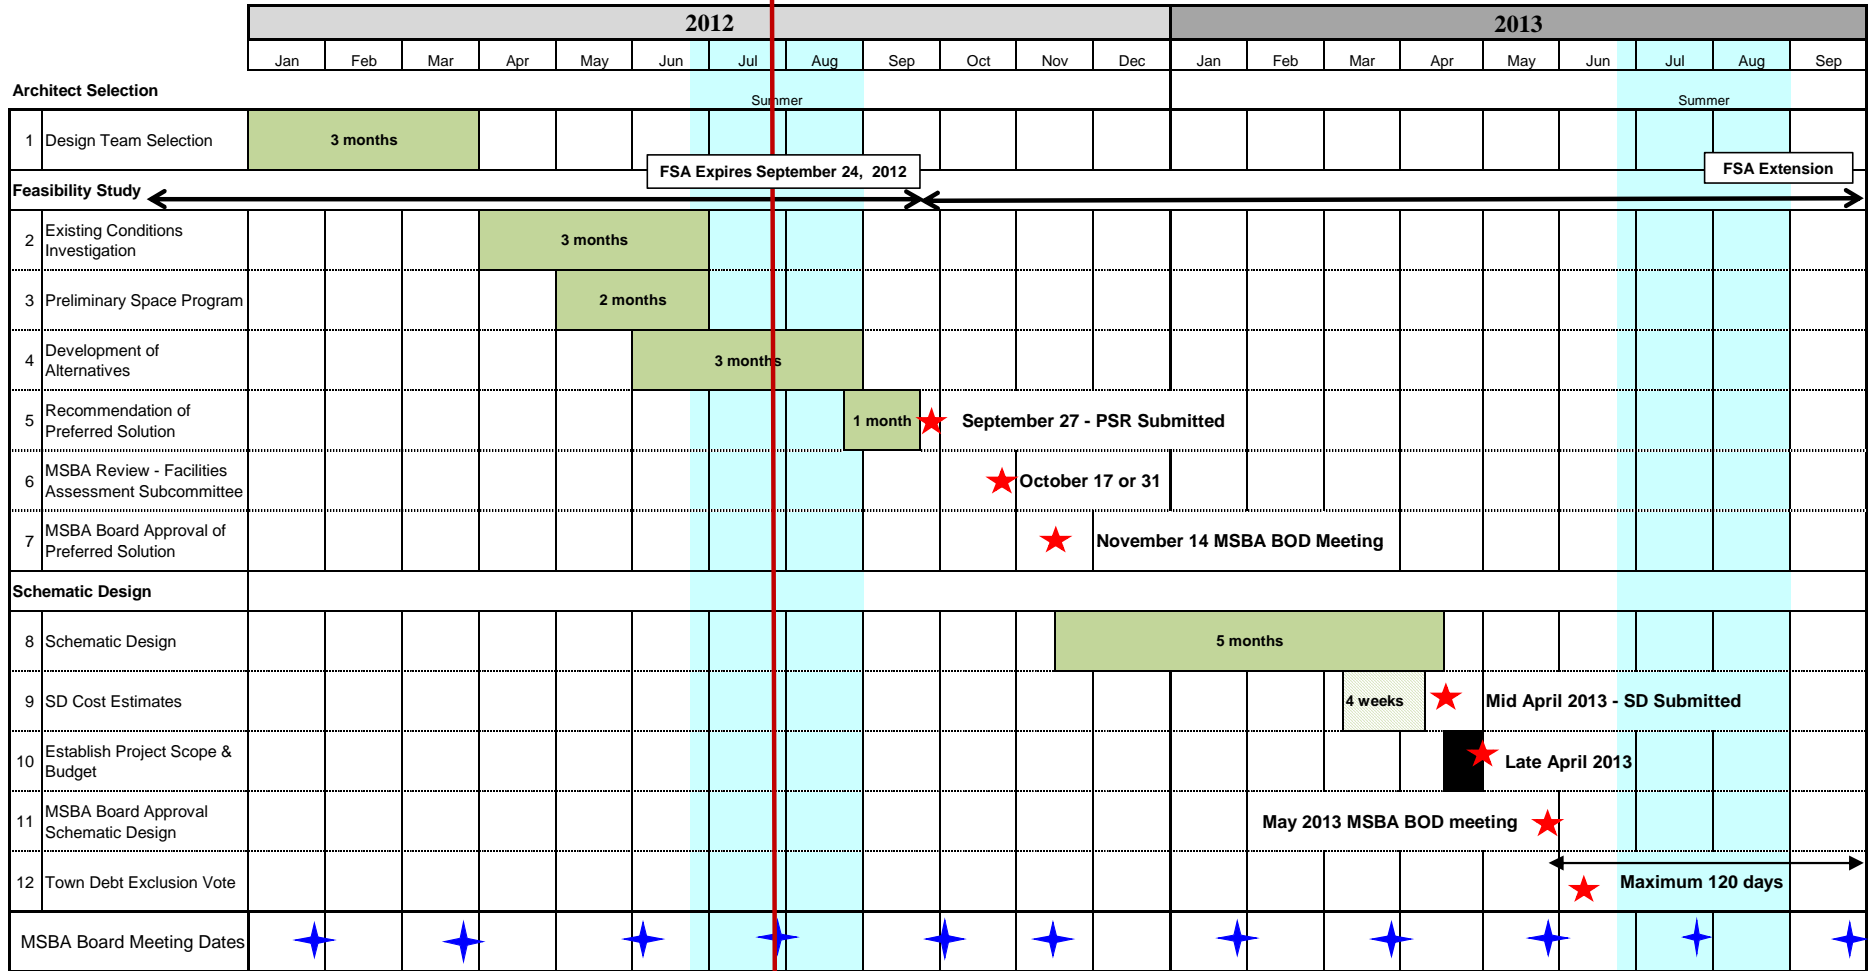

Berkshire Hills Regional School District Monument Mountain Regional High School

FEASIBILITY STUDY & SCHEMATIC DESIGN SCHEDULE

July 23, 2012

Current Status
7/27/12